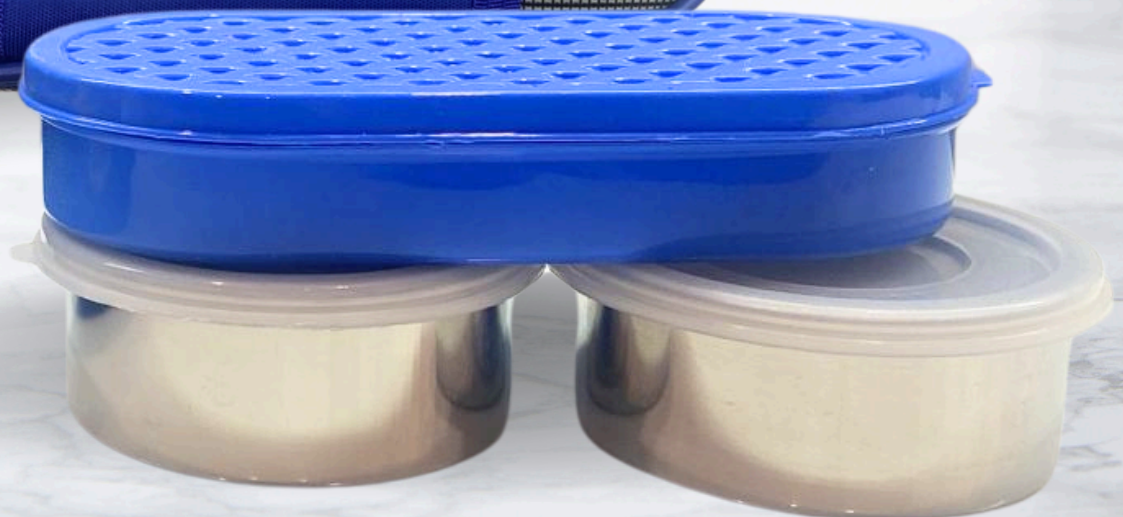

HOME STAR

BON TON
PLASTIC LUNCH BOX

GREEN